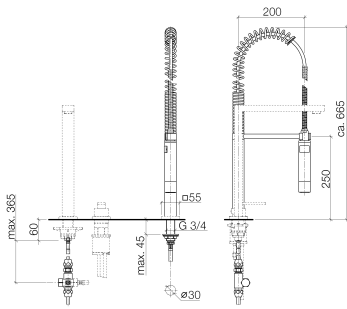

Profi spray set - Chrome

LOT

27 784 970

- spray flow
- automatic diverter for spout/Profi spray set
- height of mixer 665 mm
- individual rosette 55 x 55 mm
- profi spray hole diameter 30mm
- sprayface with anti-scaling system
- suspended spray with stainless steel spring (can be pivoted and locked)
- lead-free

The profi spray can be installed either with or without a rosette

Can only be combined with 32800680, 32843680.

Intrinsic protection against back flow.

Button has to be pressed while using.

	Chrome	27 784 970-00 0010
	Brushed Platinum	27 784 970-06 0010
	Platinum	27 784 970-08 0010
	Dark Chrome	27 784 970-19 0010
	Brushed Chrome	27 784 970-93 0010
	Brushed Dark Platinum	27 784 970-99 0010

27 784 970

Flow rate chart

Codes & Standards

NSF/ANSI 372

Profi spray set - Chrome

LOT

27 784 970

Certificates

IAPMO_6397.

27 784 970

Parts for other finishes can be found here: [Brushed](#)
[Platinum](#)

27 784 970

Spare parts list

No.	Item Number	Name	Quantity used	Delivery time
1	04 24 02 046 01-07	pipe	1	10
2	90 23 30 040 00-00	threaded connector	2	10
3	90 24 03 168 00 90	nipple	1	2
4	90 14 20 002 00 90	seal	2	2
5	90 17 09 046 10 90	diverter	1	2
6	09 24 04 112 10 90	nipple	1	2
7	90 14 10 033 00 90	seal	1	2
8	90 21 10 031 10 90	diverter	1	2
9	09 23 01 039 90	sieve	2	2
10	04 21 02 006 00 92	cap	1	2
11	04 23 10 004 03 90	fixing set	1	2
12	09 30 04 067 90	hose	1	2
13	09 27 97 033-00	rosette	1	10
14	09 14 10 120 90	seal	1	2
15	09 11 10 066 10-00	connection	1	60
16	09 14 10 031 90	seal	1	2
17	04 17 20 014 00-00	holder	1	10
18	09 31 11 049 90	pin	1	2
19	09 14 15 012 90	ring	1	2
20	09 14 10 003 90	seal	1	2
21	09 30 01 067 10-00	adaptor	1	10
22	90 23 01 141 00 90	back-flow preventer	1	2
23	09 23 01 046 90	back-flow preventer	1	2
24	90 30 02 065 00-00	hose	1	10
25	09 16 02 034 90	spring	1	2
26	90 18 40 035 00 90	sleeve	1	2
27	04 12 11 094 10-00	shower	1	10