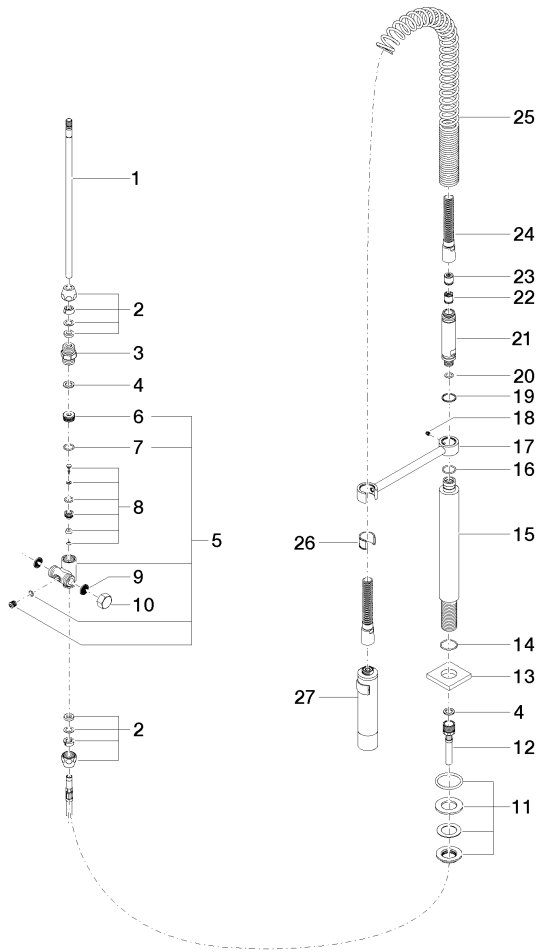

Profi spray set - Chrome

LOT

27 784 970

- spray flow
- automatic diverter for spout/Profi spray set
- height of mixer 665 mm
- individual rosette 55 x 55 mm
- profi spray hole diameter 30mm
- sprayface with anti-scaling system
- suspended spray with stainless steel spring (can be pivoted and locked)
- lead-free

The profi spray can be installed either with or without a rosette

Can only be combined with 32800680, 32843680.

Intrinsic protection against back flow.

Button has to be pressed while using.

	Chrome	27 784 970-00 0010
	Brushed Platinum	27 784 970-06 0010
	Platinum	27 784 970-08 0010
	Dark Chrome	27 784 970-19 0010
	Brushed Chrome	27 784 970-93 0010
	Brushed Dark Platinum	27 784 970-99 0010

27 784 970

Flow rate chart

Codes & Standards

NSF/ANSI 372

Profi spray set - Chrome

LOT

27 784 970

Certificates

IAPMO_6397.

27 784 970

Parts for other finishes can be found here: [Brushed](#)
[Platinum](#)

27 784 970

Spare parts list

No.	Item Number	Name	Quantity used	Delivery time
1	04 24 02 046 01-07	pipe	1	10
2	90 23 30 040 00-00	threaded connector	2	10
3	90 24 03 168 00 90	nipple	1	2
4	90 14 20 002 00 90	seal	2	2
5	90 17 09 046 10 90	diverter	1	2
6	09 24 04 112 10 90	nipple	1	2
7	90 14 10 033 00 90	seal	1	2
8	90 21 10 031 10 90	diverter	1	2
9	09 23 01 039 90	sieve	2	2
10	04 21 02 006 00 92	cap	1	2
11	04 23 10 004 03 90	fixing set	1	2
12	09 30 04 067 90	hose	1	2
13	09 27 97 033-00	rosette	1	10
14	09 14 10 120 90	seal	1	2
15	09 11 10 066 10-00	connection	1	60
16	09 14 10 031 90	seal	1	2
17	04 17 20 014 00-00	holder	1	10
18	09 31 11 049 90	pin	1	2
19	09 14 15 012 90	ring	1	2
20	09 14 10 003 90	seal	1	2
21	09 30 01 067 10-00	adaptor	1	10
22	90 23 01 141 00 90	back-flow preventer	1	2
23	09 23 01 046 90	back-flow preventer	1	2
24	90 30 02 065 00-00	hose	1	10
25	09 16 02 034 90	spring	1	2
26	90 18 40 035 00 90	sleeve	1	2
27	04 12 11 094 10-00	shower	1	10